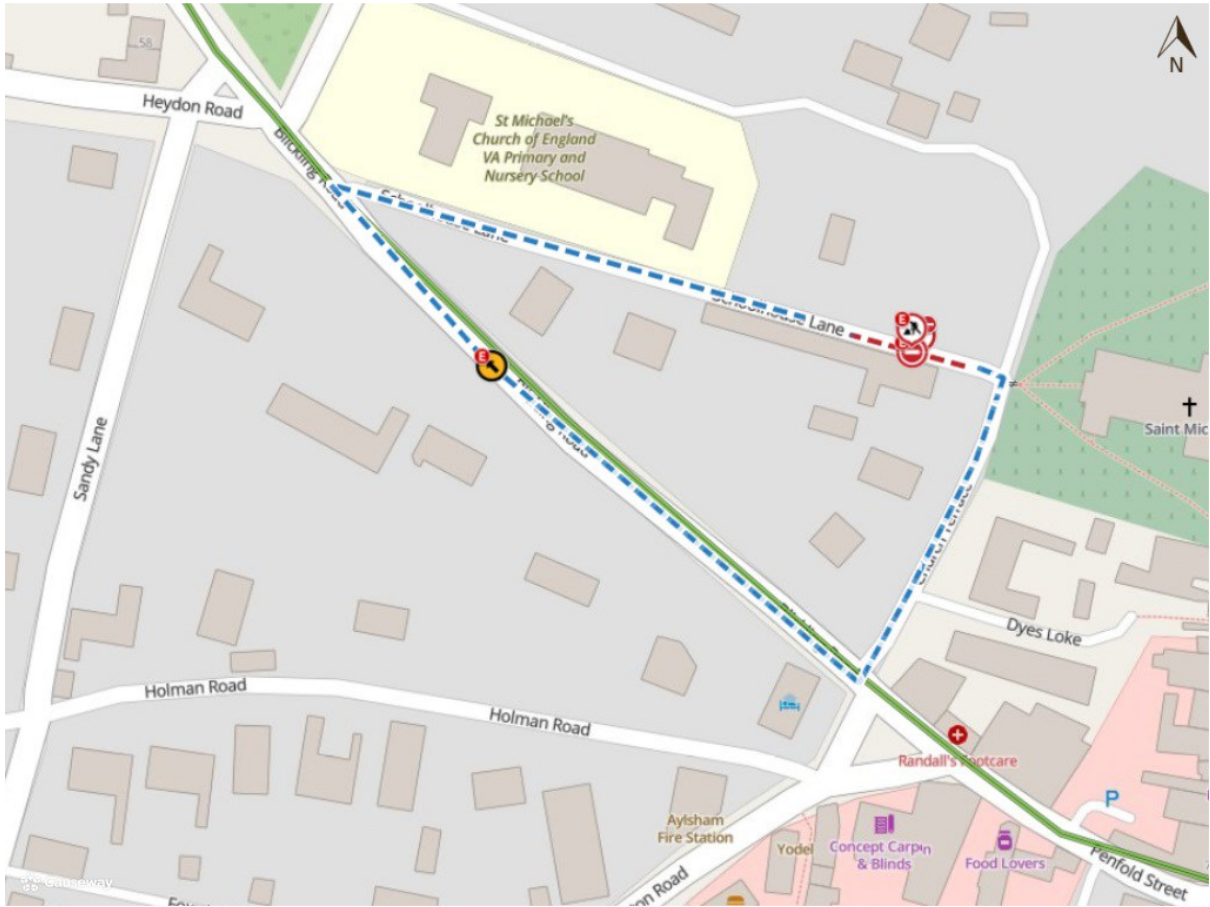

Map data © MapTiler © OpenStreetMap contributors